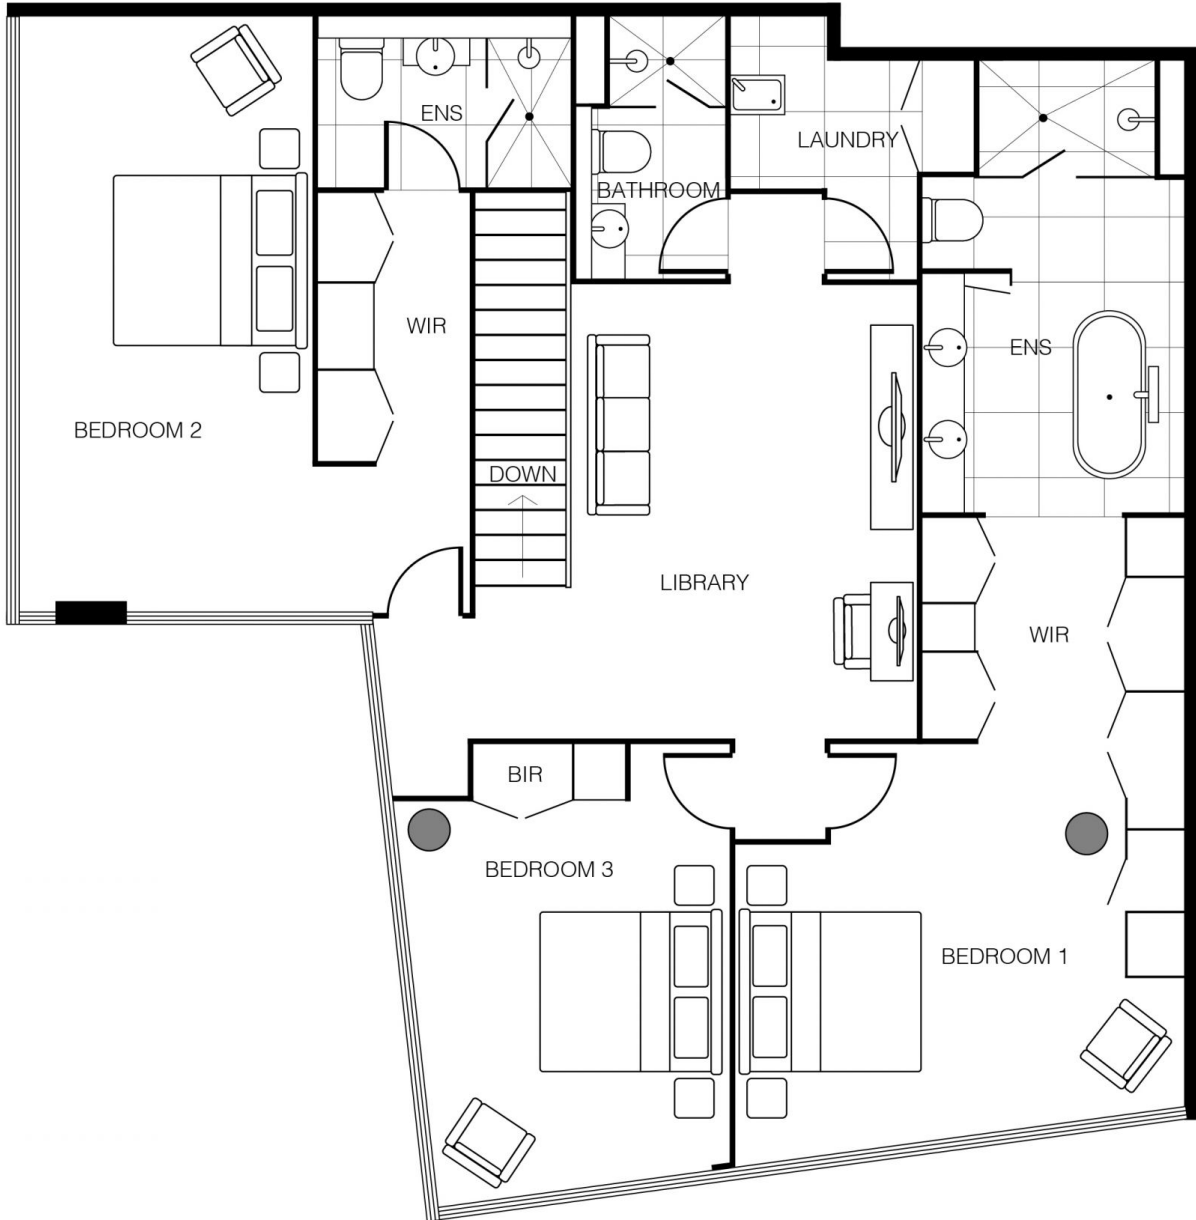

The Lake Penthouse is a stunning two level residential apartment offering iconic 270 degree views of Lake Burley Griffin, Parliament House, our National Institutions and the Brindabella ranges - Canberra's version of the Sydney Harbour, Opera House and Harbour Bridge views.

LEVEL 17

LEVEL 16