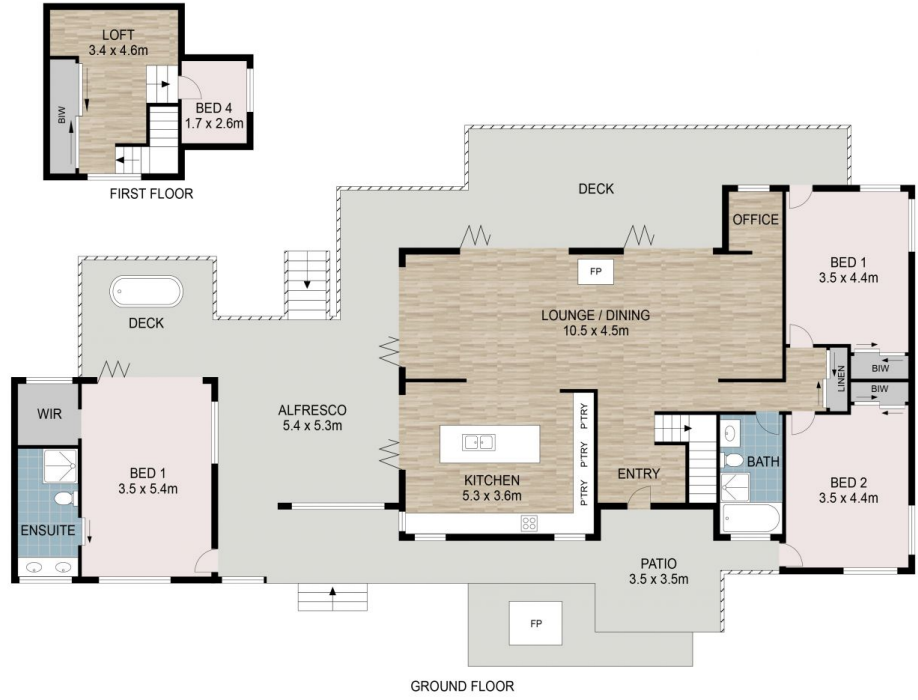

Darren Curtis
02 9328 1422

67 Maher Lane, Central Tilba