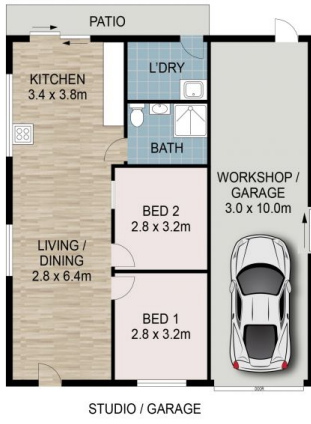

67 Maher Lane, Central Tilba