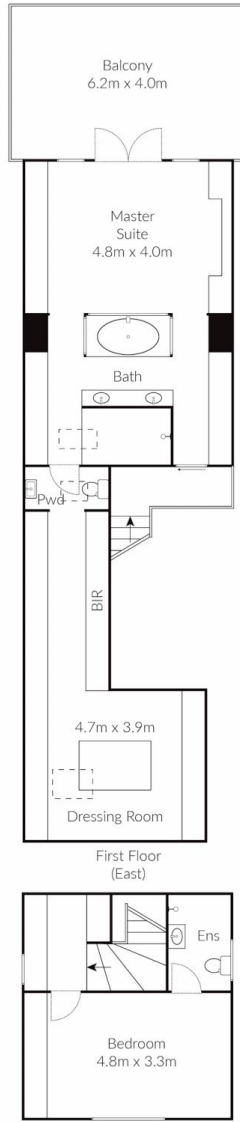

**Type** : House

**Price** : Expressions of Interest

**View** : <https://www.ciresydney.com.au/sale/nsw/northern-beaches/mona-vale/residential/house/8120262>

Designed by renowned architect Daniel Raymond and master-built with impeccable craftsmanship, this residence boasts five spacious bedrooms, multiple living areas, and flawlessly finished interiors that effortlessly flow to sun-drenched terraces and manicured lawns. Imagine waking up in the grand master suite with its private terrace, dressing room, and opulent en-suite, all with the soothing soundtrack of waves at your doorstep.

**Shane Clinton**  
02 9328 1422

[For full version visit the website](https://www.ciresydney.com.au)

Ground Floor

First Floor (East)

First Floor (West)

Site Plan

Approx Internal Area: 286m<sup>2</sup>  
 Approx Land Area: 806m<sup>2</sup>