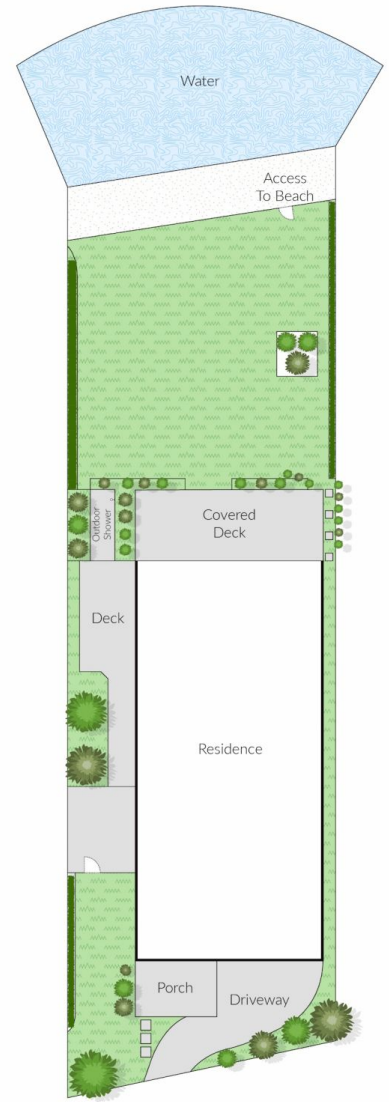

**9 Surfview Road Mona Vale NSW**

5 🏠 5 🚗 2 🚘

Nestled in the exclusive enclave of Mona Vale Basin, Shelton House is a masterpiece of architectural elegance and coastal luxury. One of the few absolute beachfront properties on the Northern Beaches, this home offers a rare blend of sophistication and serenity with sweeping 180-degree views from the headland to the rockpool.

**Type** : House

**Price** : Expressions of Interest

**View** : <https://www.ciresydney.com.au/sale/nsw/northern-beaches/mona-vale/residential/house/8120262>

Designed by renowned architect Daniel Raymond and master-built with impeccable craftsmanship, this residence boasts five spacious bedrooms, multiple living areas, and flawlessly finished interiors that effortlessly flow to sun-drenched terraces and manicured lawns. Imagine waking up in the grand master suite with its private terrace, dressing room, and opulent en-suite, all with the soothing soundtrack of waves at your doorstep.

**Shane Clinton**  
02 9328 1422

[For full version visit the website](https://www.ciresydney.com.au)

Ground Floor

First Floor (East)

First Floor (West)

Site Plan

Approx Internal Area: 286m<sup>2</sup>  
 Approx Land Area: 806m<sup>2</sup>