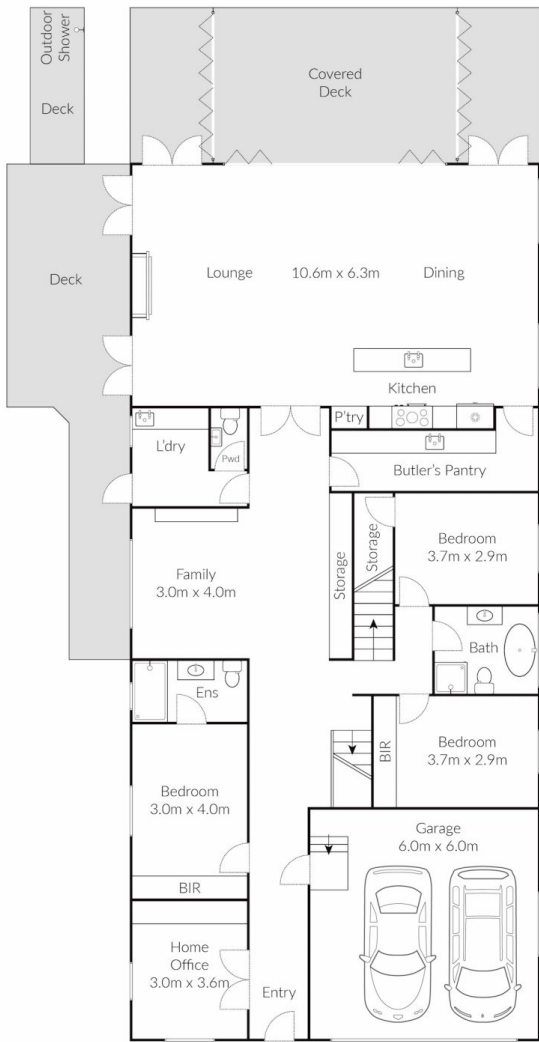

**Type** : House

**Price** : Expressions of Interest

**View** : <https://www.ciresydney.com.au/sale/nsw/northern-beaches/mona-vale/residential/house/8120262>

Designed by renowned architect Daniel Raymond and master-built with impeccable craftsmanship, this residence boasts five spacious bedrooms, multiple living areas, and flawlessly finished interiors that effortlessly flow to sun-drenched terraces and manicured lawns. Imagine waking up in the grand master suite with its private terrace, dressing room, and opulent en-suite, all with the soothing soundtrack of waves at your doorstep.

**Shane Clinton**  
02 9328 1422

[For full version visit the website](https://www.ciresydney.com.au)

Ground Floor

First Floor (East)

First Floor (West)

Site Plan

Approx Internal Area: 286m<sup>2</sup>  
 Approx Land Area: 806m<sup>2</sup>