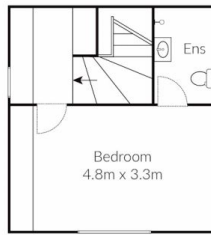

**Shane Clinton**  
02 9328 1422

[For full version visit the website](https://www.ciresydney.com.au)

Ground Floor

First Floor (East)

First Floor (West)

Site Plan

Approx Internal Area: 286m<sup>2</sup>  
 Approx Land Area: 806m<sup>2</sup>